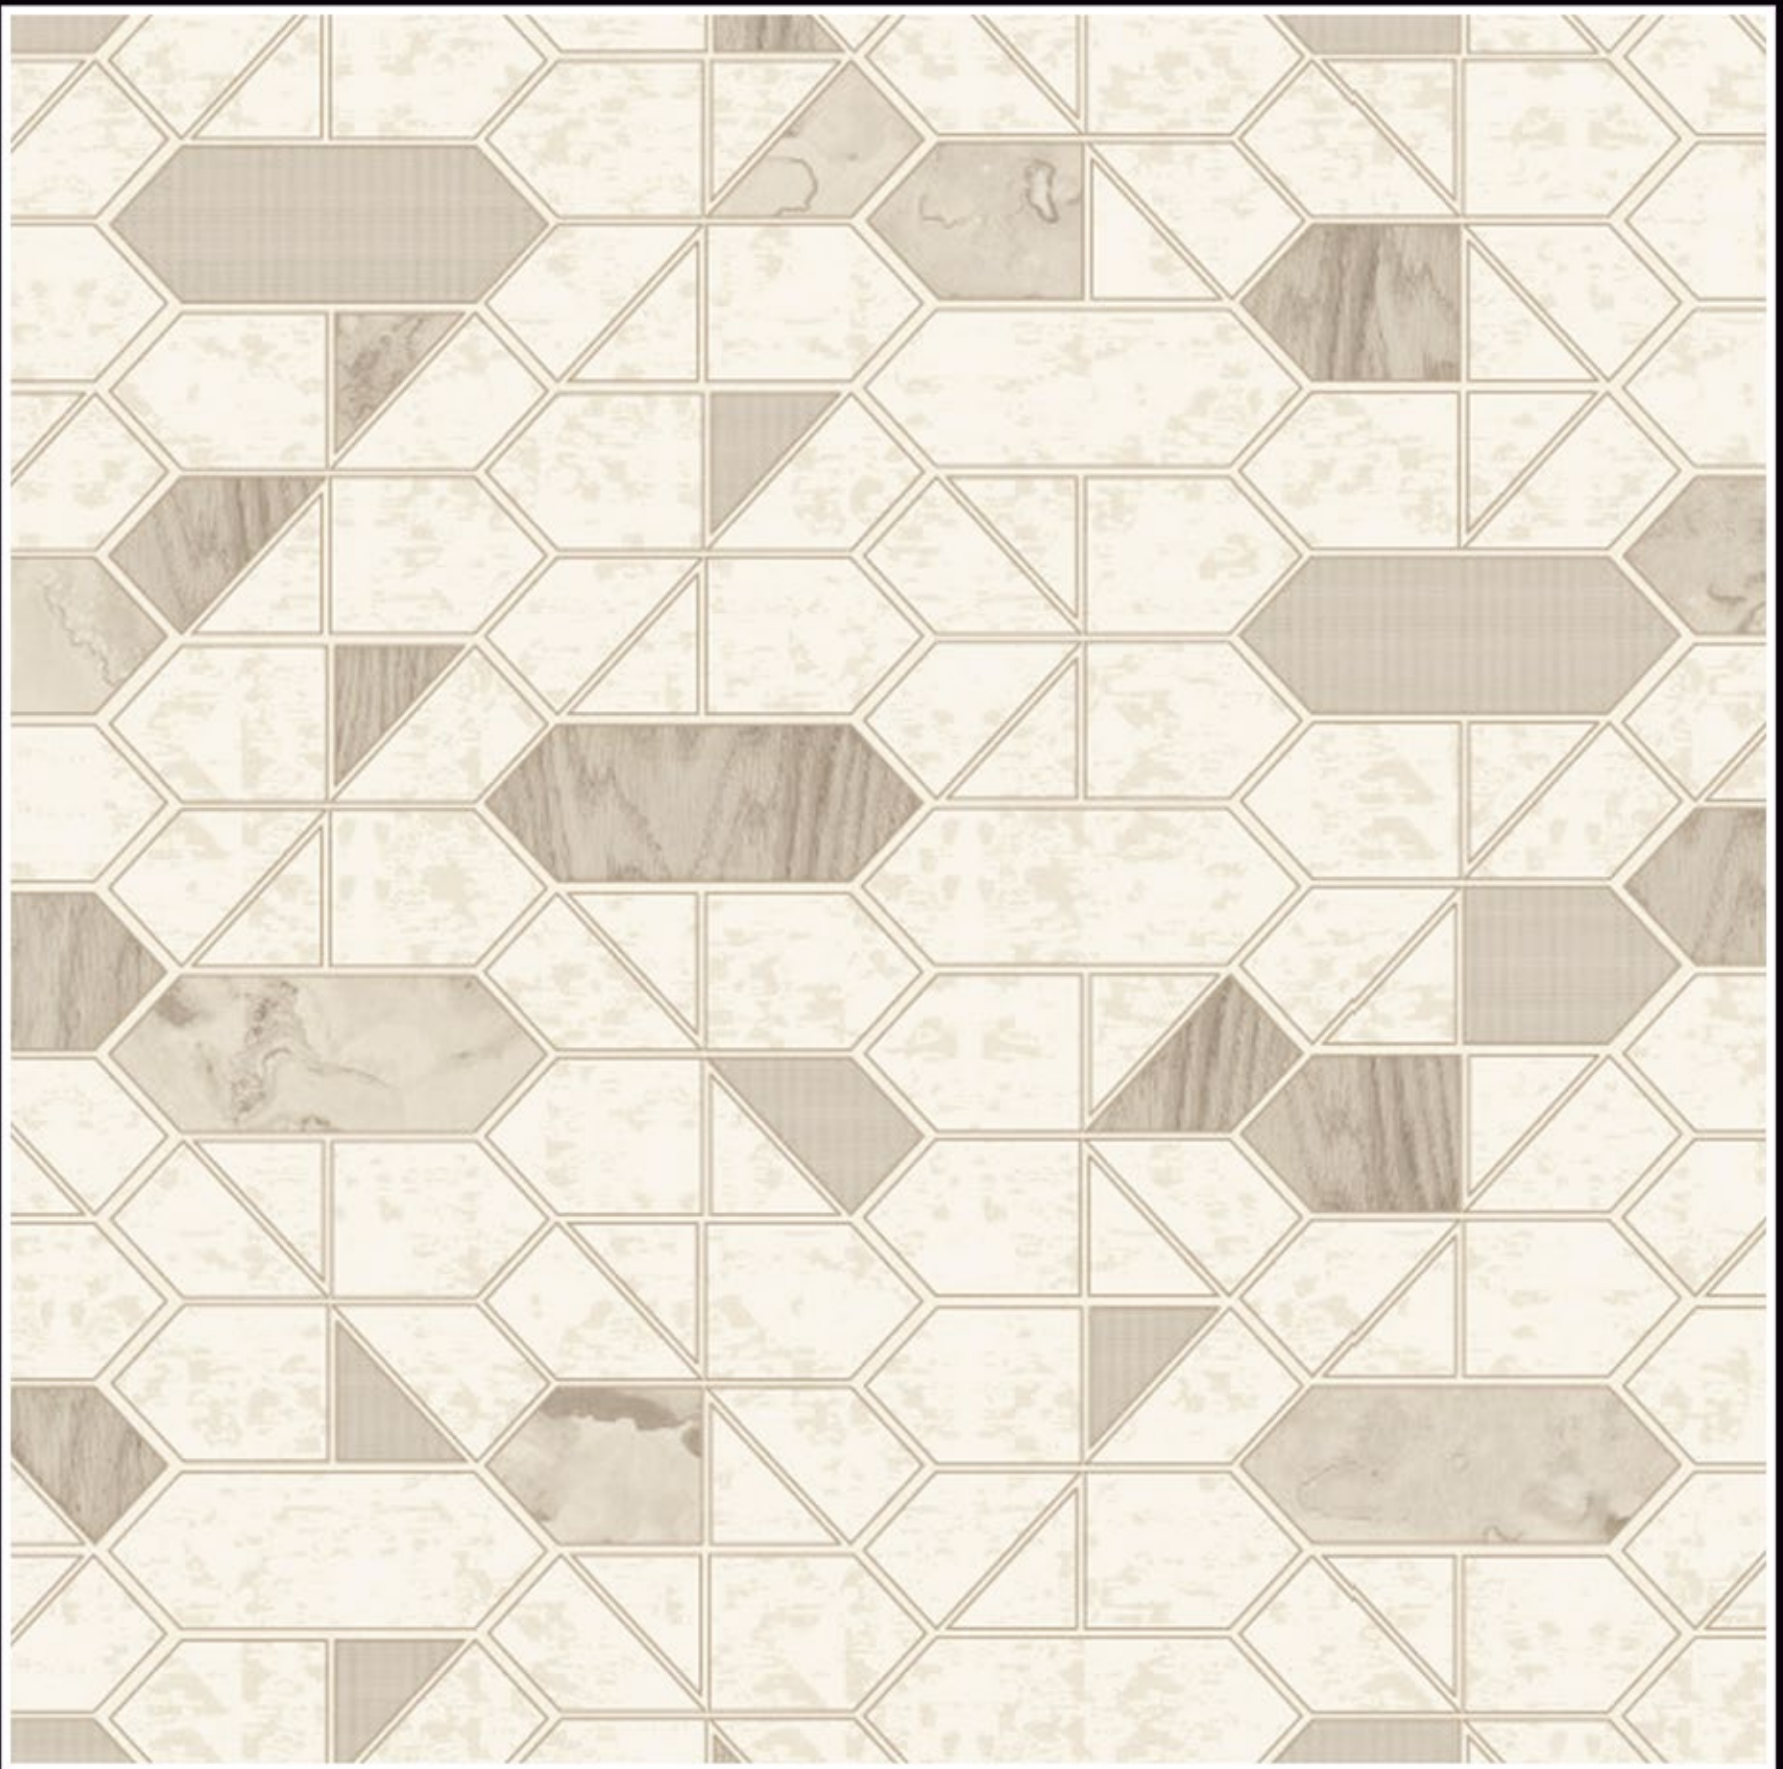

Pattern NO:3DR-136

Ultra® Walls