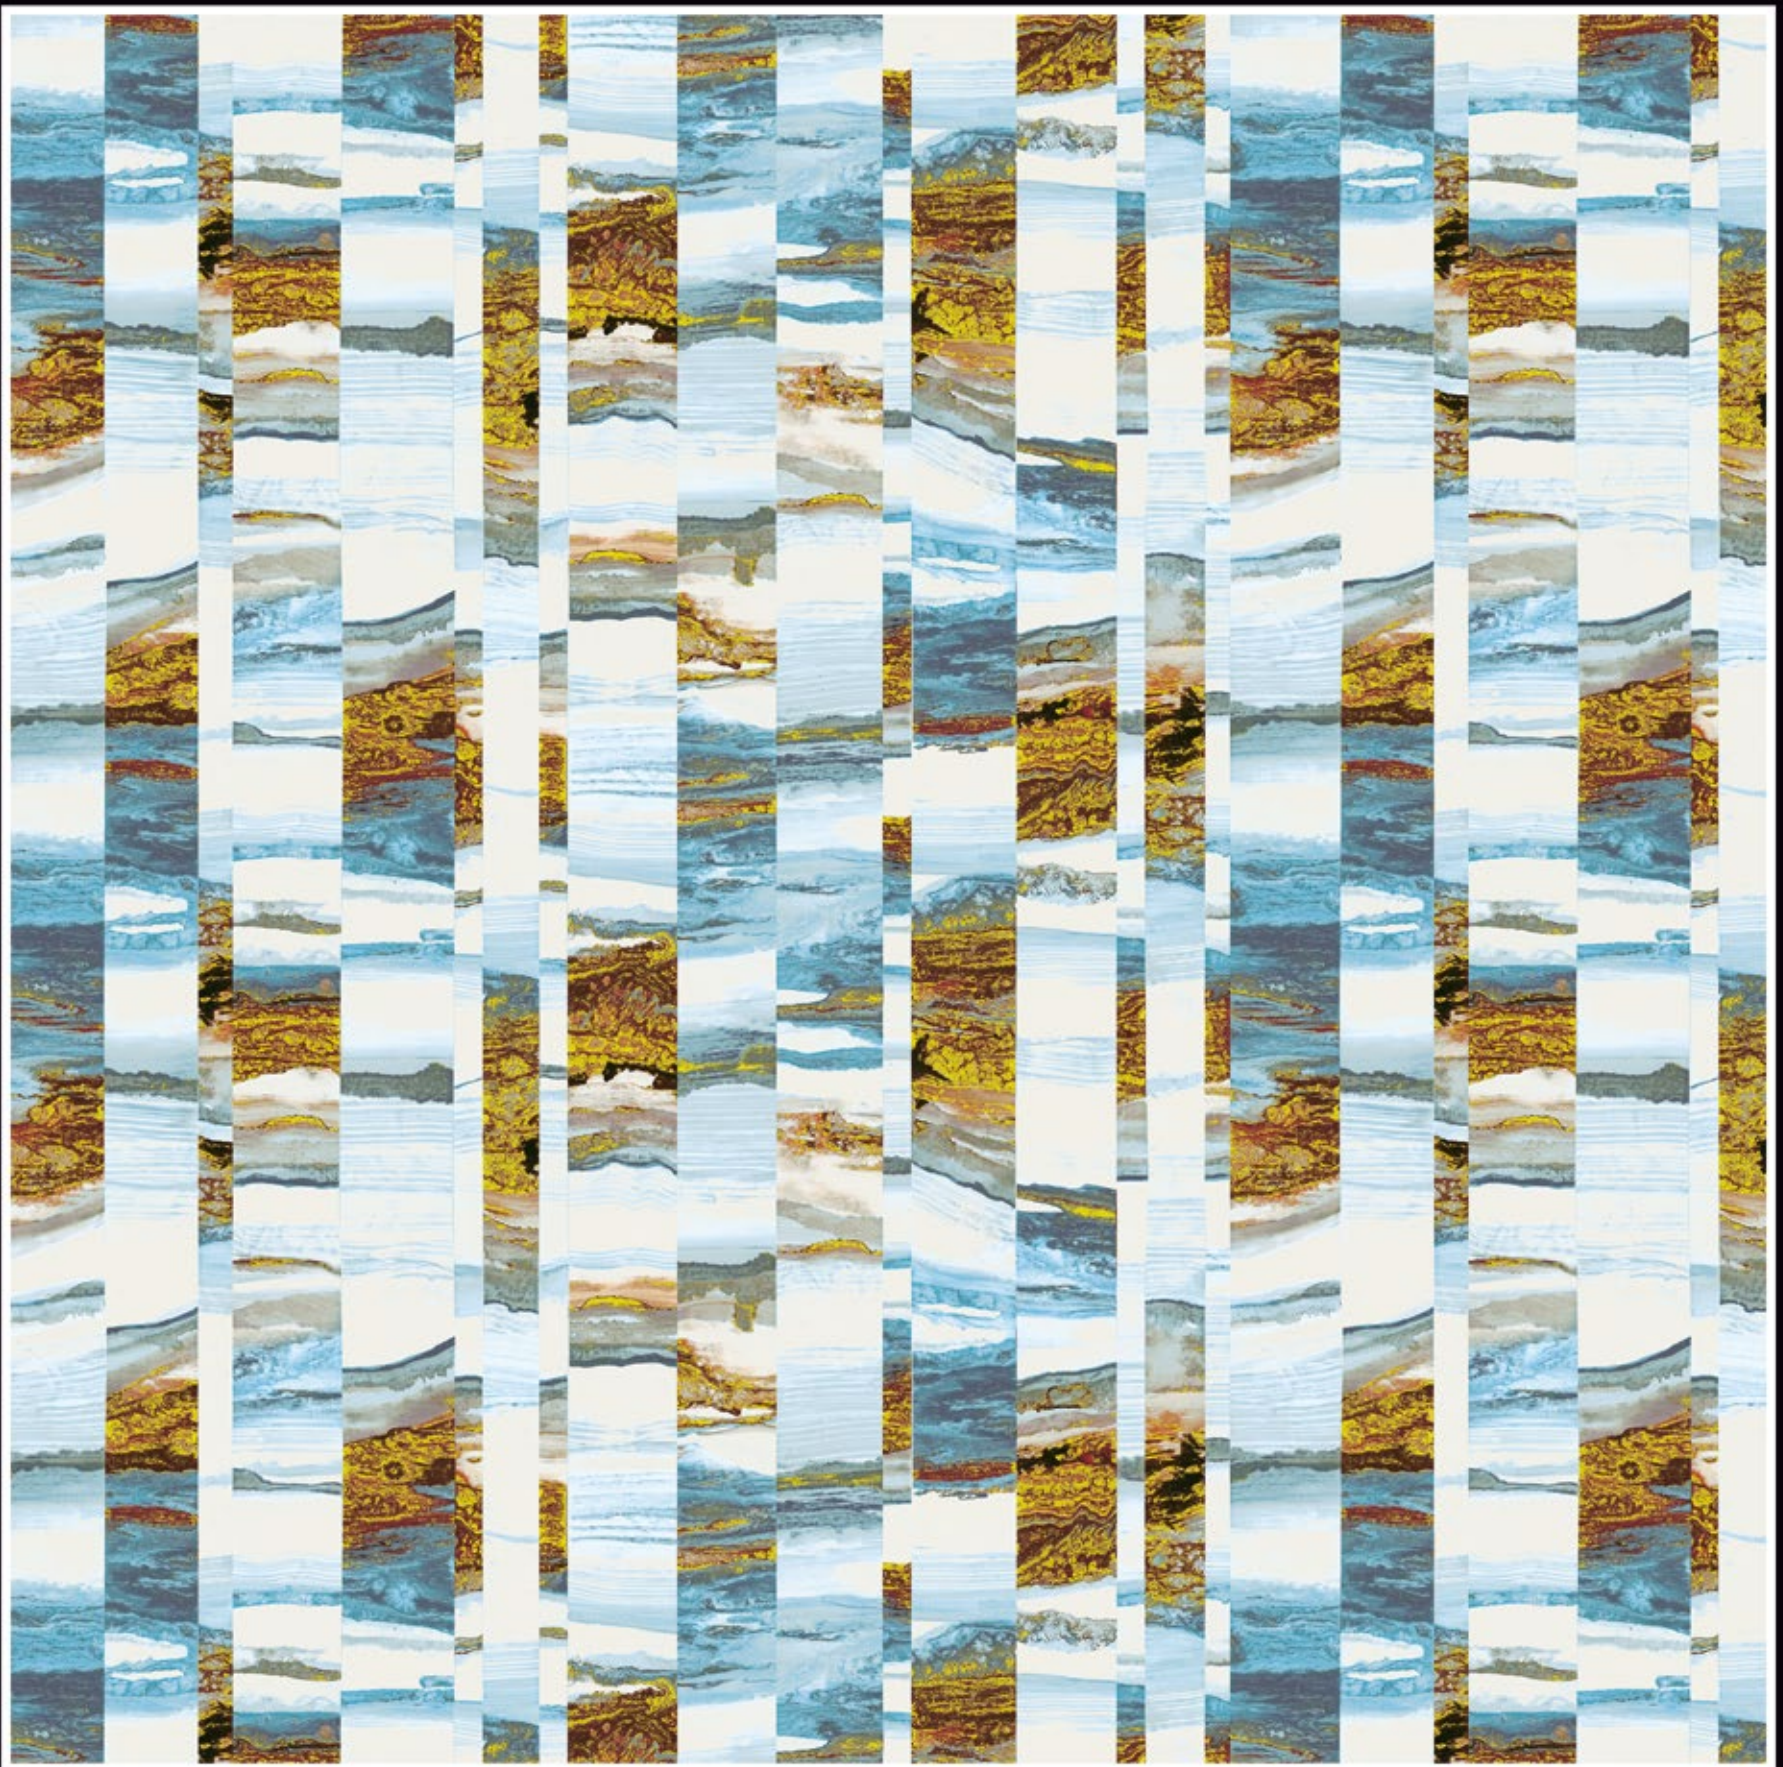

Pattern NO:3DR-123

Ultra® Walls