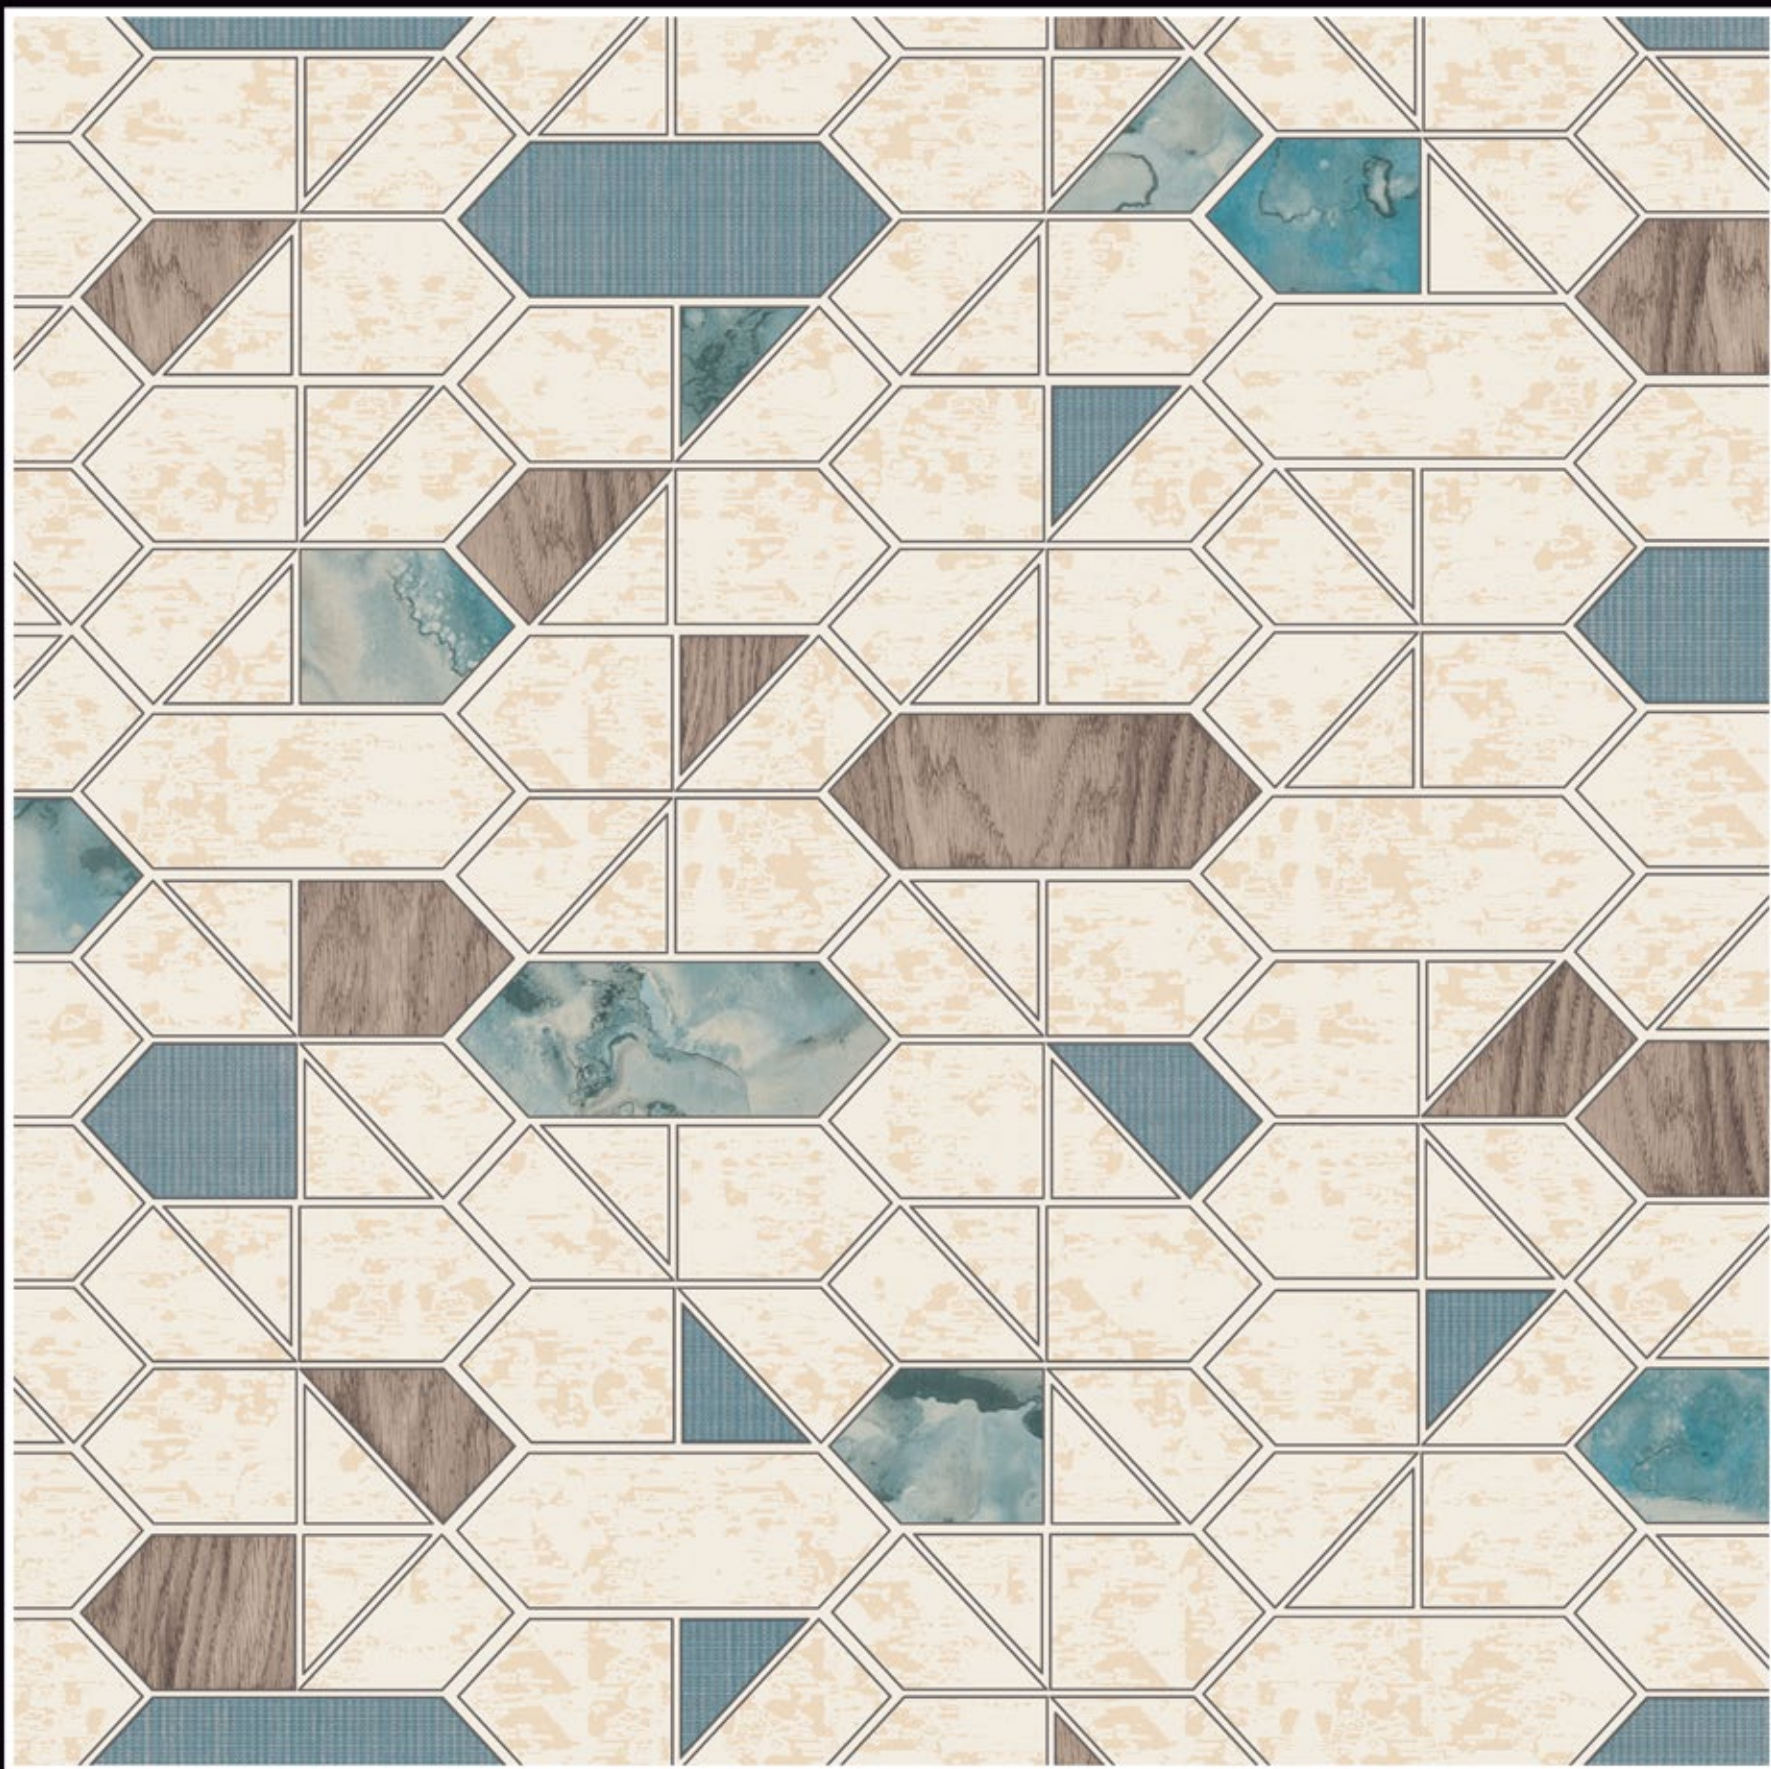

THE SEASON OF DREAMS

PURSUIT OF INNOVATION

www.ultrawalls.com

Ultra[®] Walls

FASHION

REFINEMENT

ELEGANT

From weber Wang Wang song "to dance", this song has a splendid orchestral colour gorgeous waltz, its vivid luxuriant style, sometimes shy, enthusiastic, and in the grand, delicate emotions and certainly, passionate dance scene, infinitely heavy flood in the fluidity and dramatic melody.