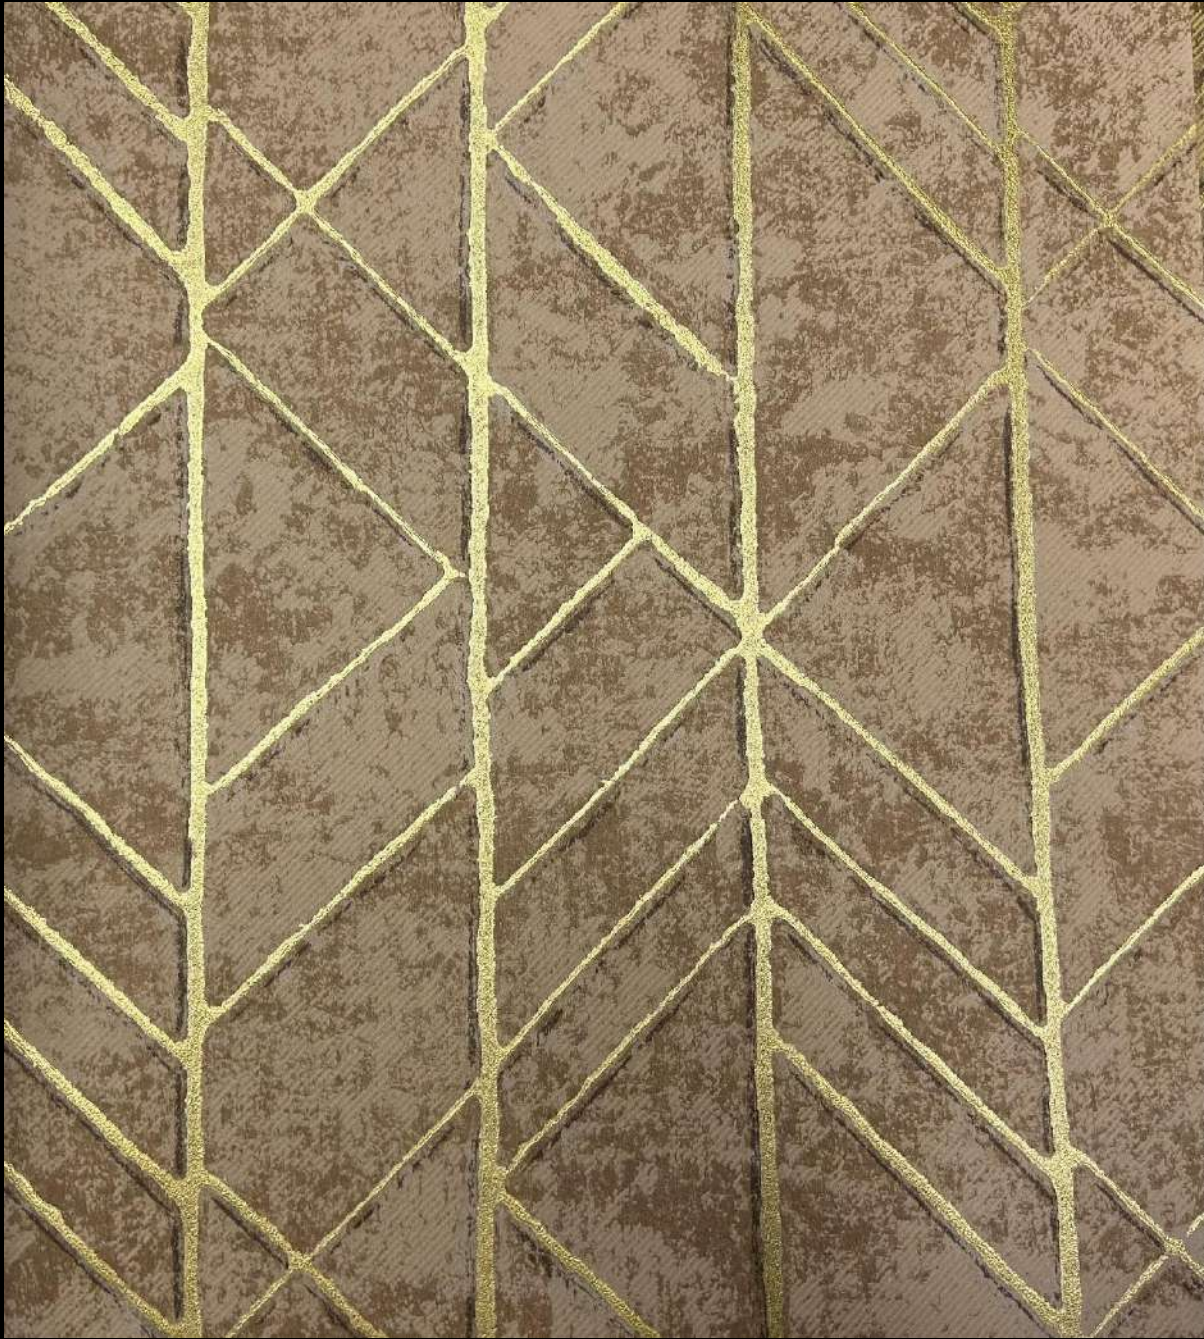

Pattern No: EE3055

ELITE EFFECTS