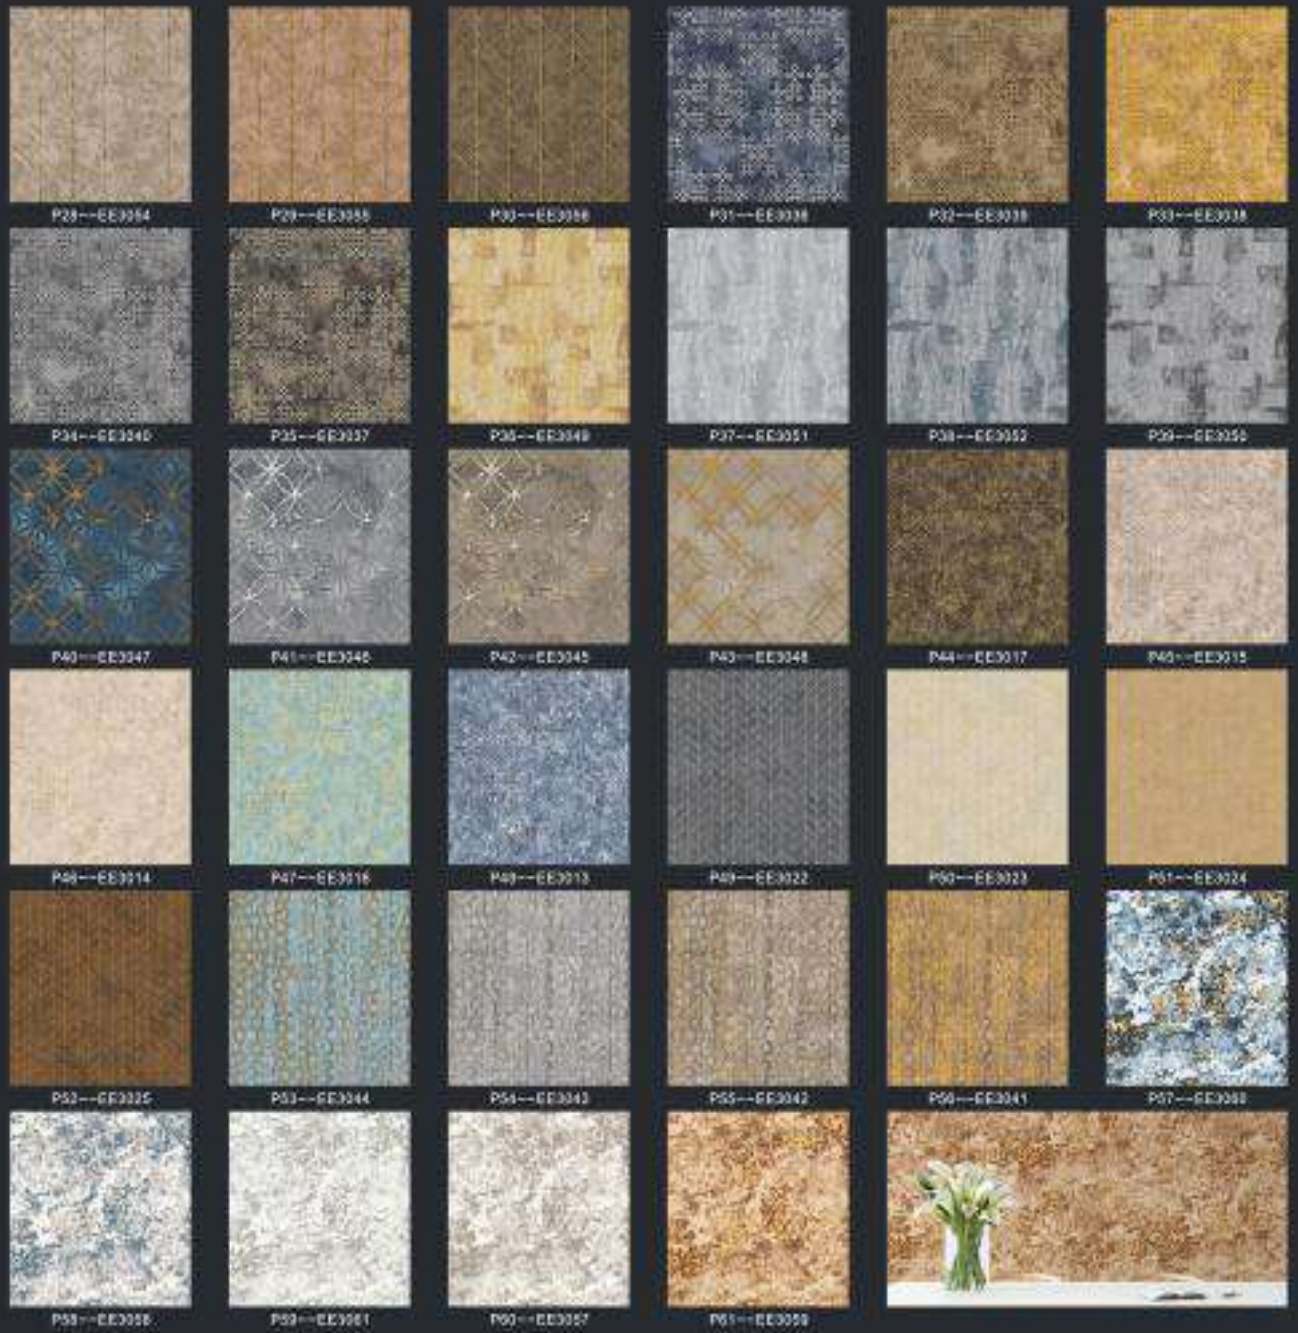

P24--EE3033

P25--EE3034

P26--EE3032

P27--EE3053

Pattern No: EE3001

ELITE EFFECTS

●
 HIGH QUALITY EXCLUSIVE NONWOVEN WALLPAPER

There are usually two fates for peerless treasure: collected privately for ever by those with discriminability; or appreciated by all the people in the world for a long time.