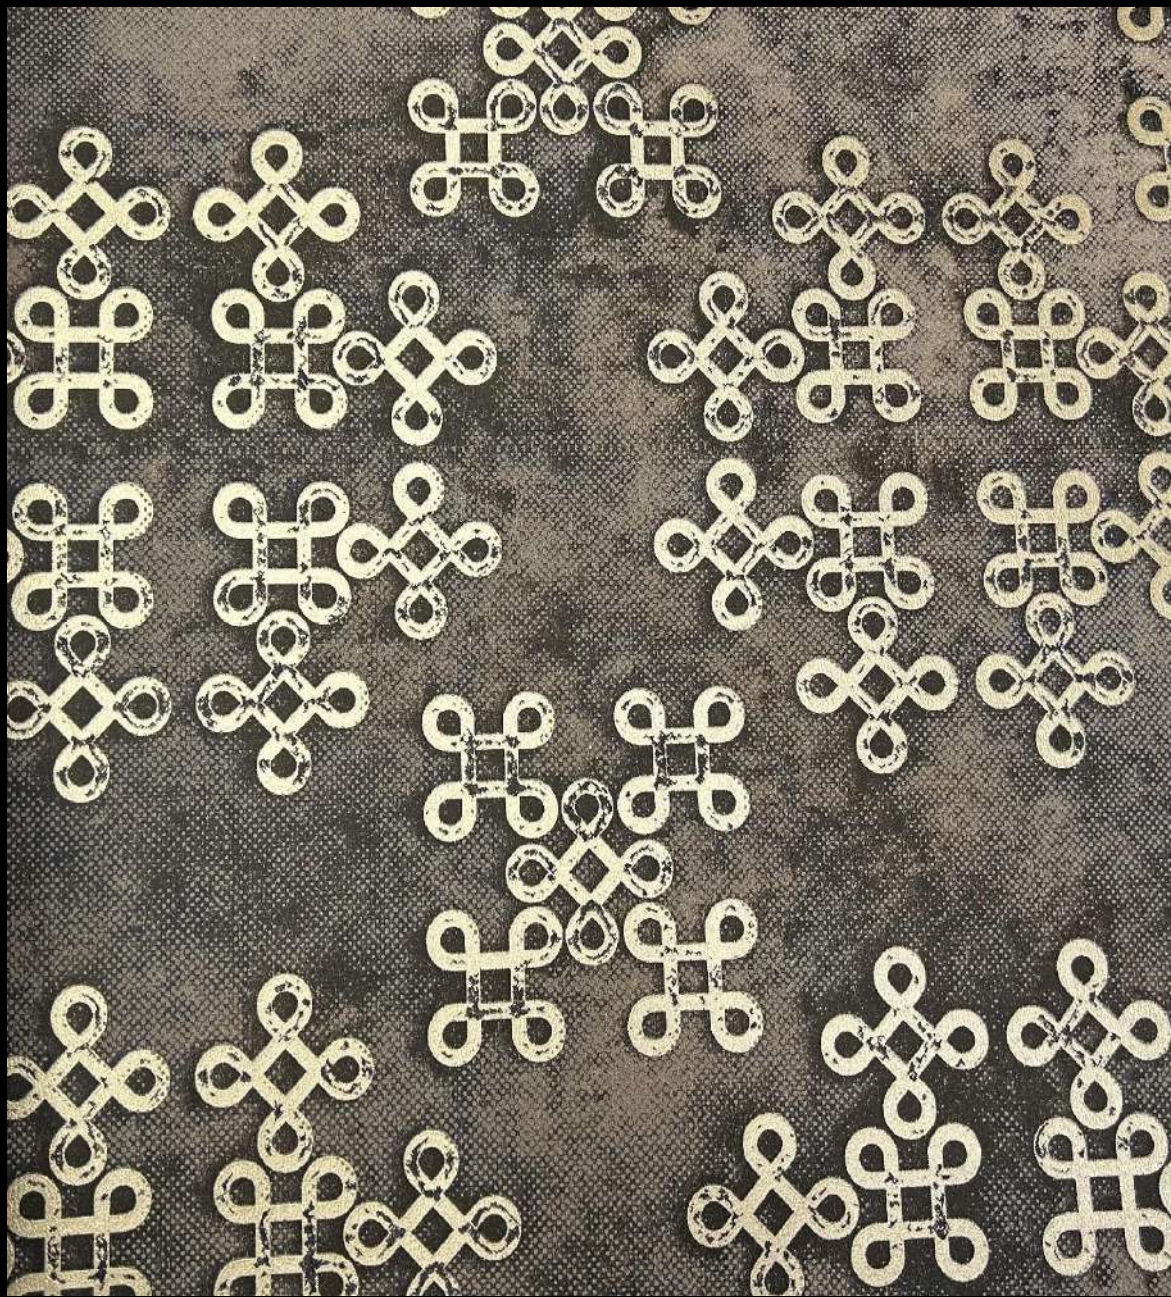

Ultra[®] Walls

Pattern No: EE3039

ELITE EFFECTS

Pattern No: EE3038

ELITE EFFECTS

Pattern No: EE3040

ELITE EFFECTS

Pattern No: EE3037