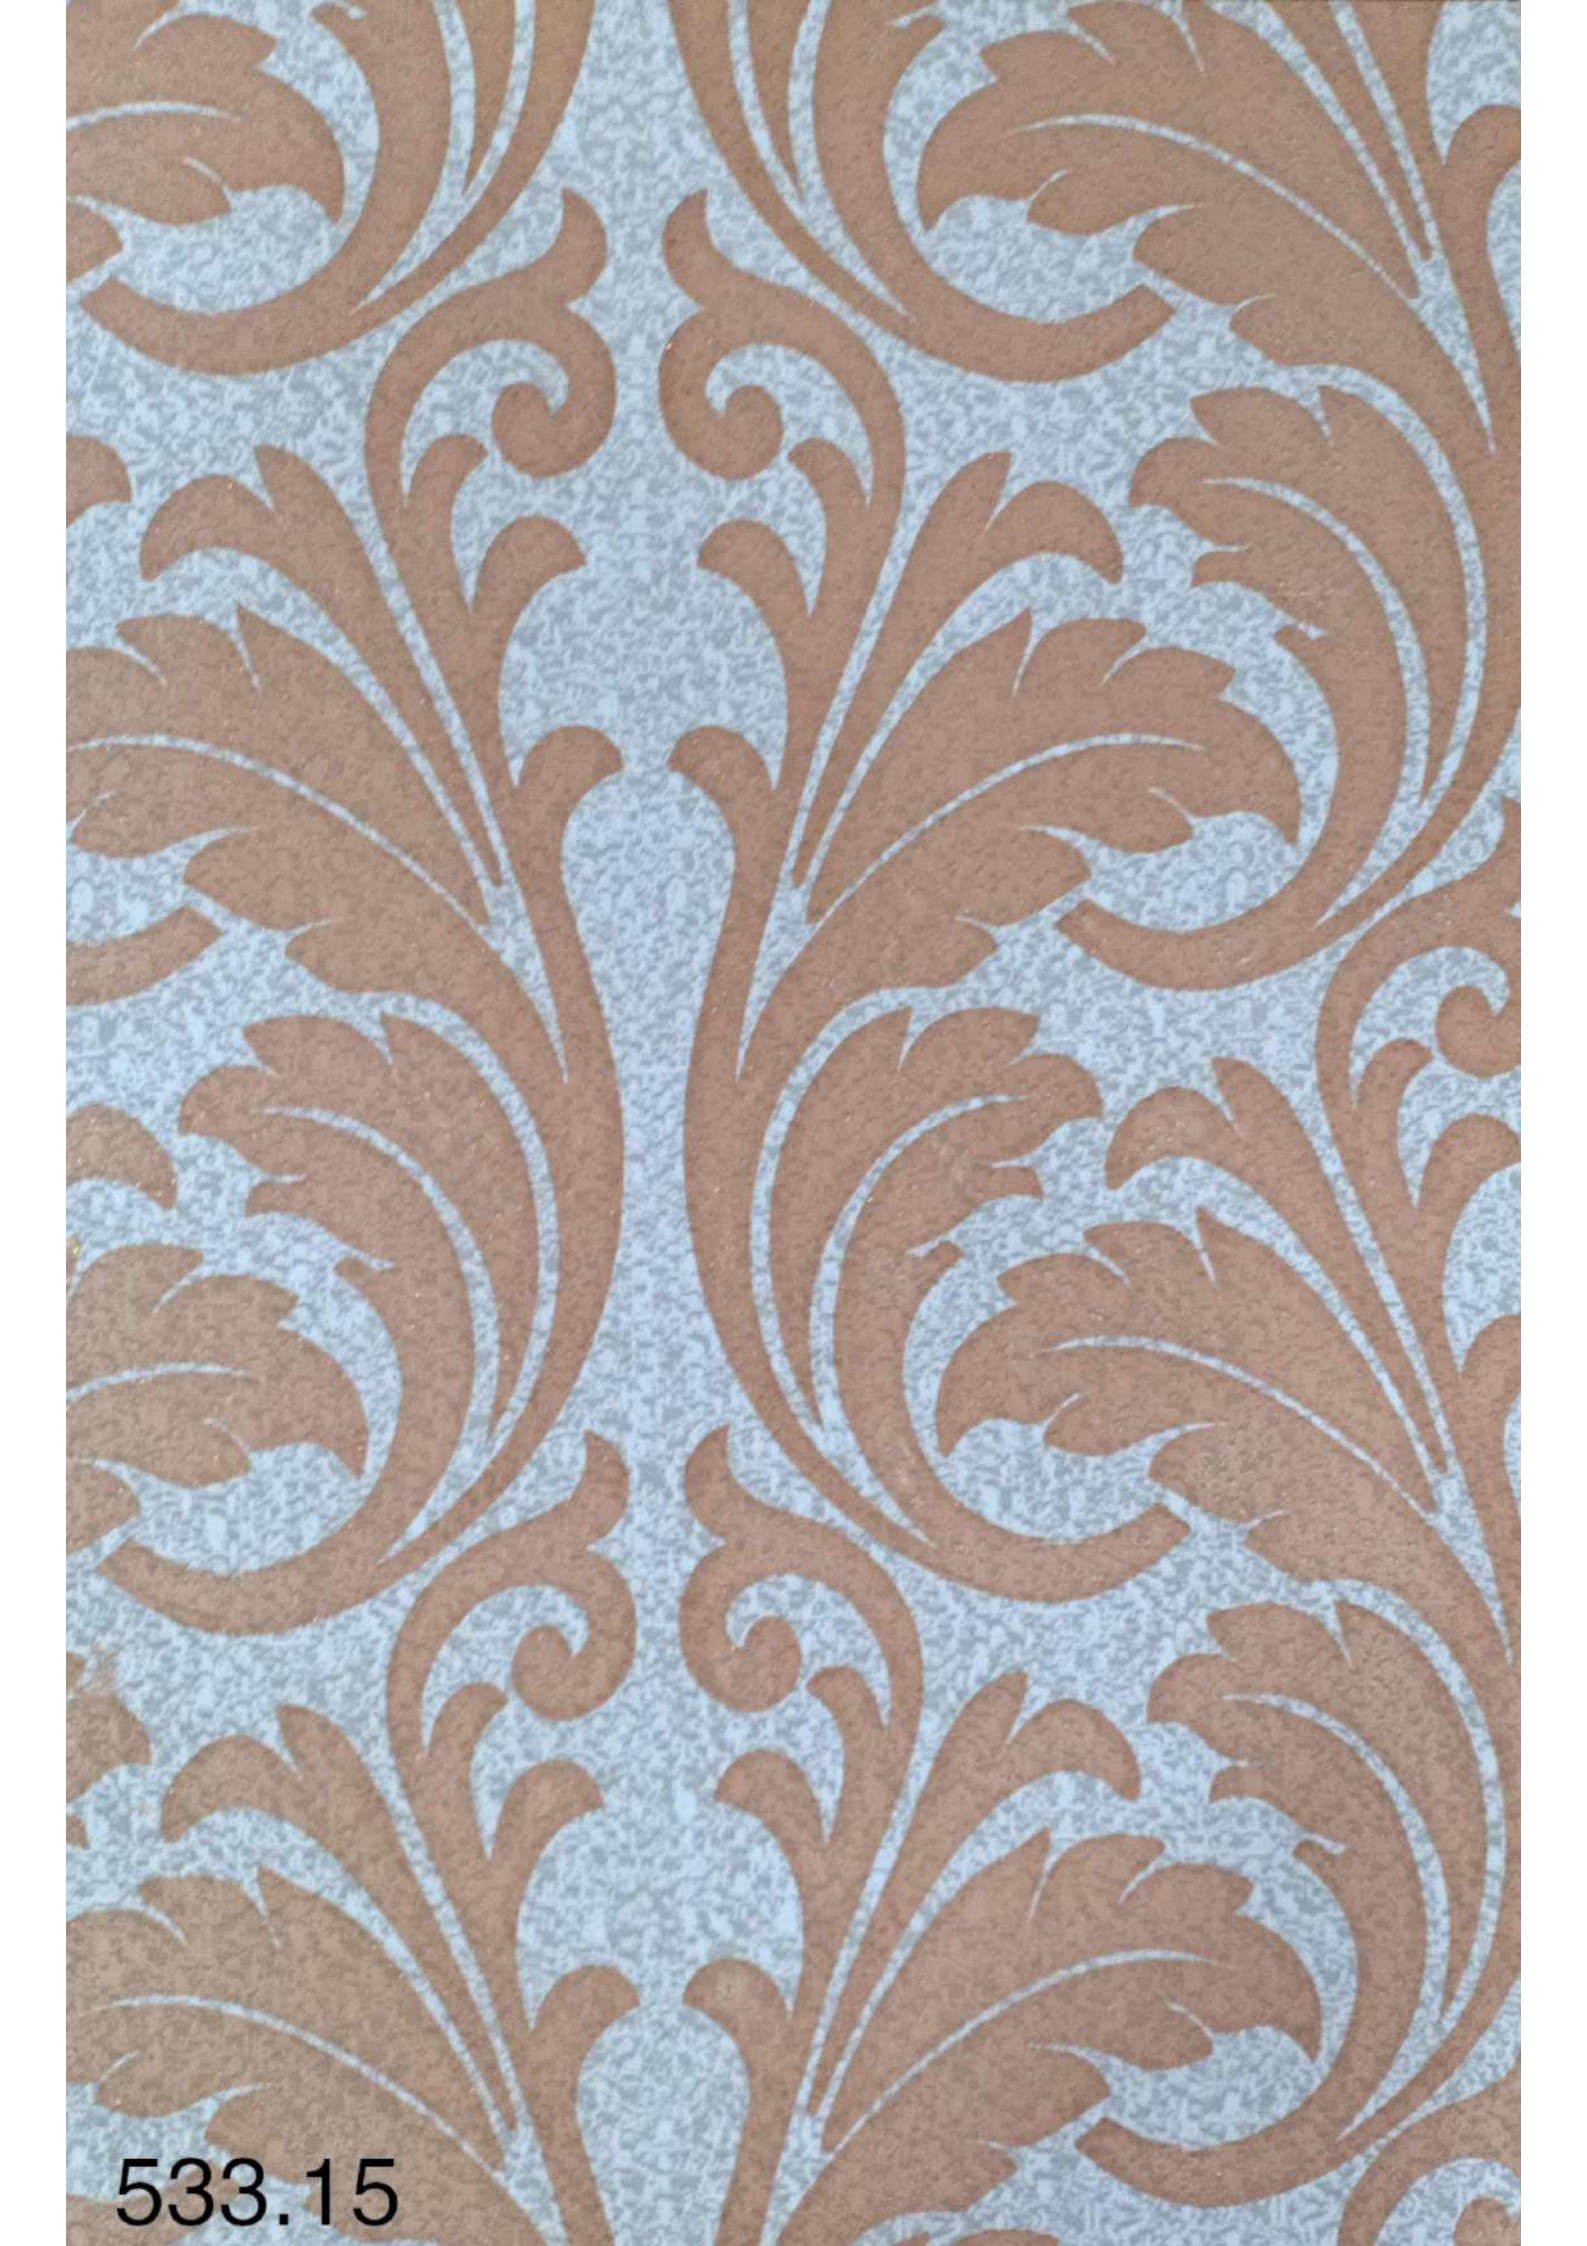

*Imagine Luxury & Style ...*

**DSIGNER**  
WALL PAPER

535.17

534.16

533.15

533.14

533.13

533.12

526.19

526.14

526.12

526.11

525.19

525.18

The image displays a dense, repeating pattern of thin, gold-colored, shimmering lines. These lines are curved and interwoven, creating a complex, organic texture. The background is a light, muted blue with a subtle, grainy texture. The overall effect is one of elegant, shimmering detail.