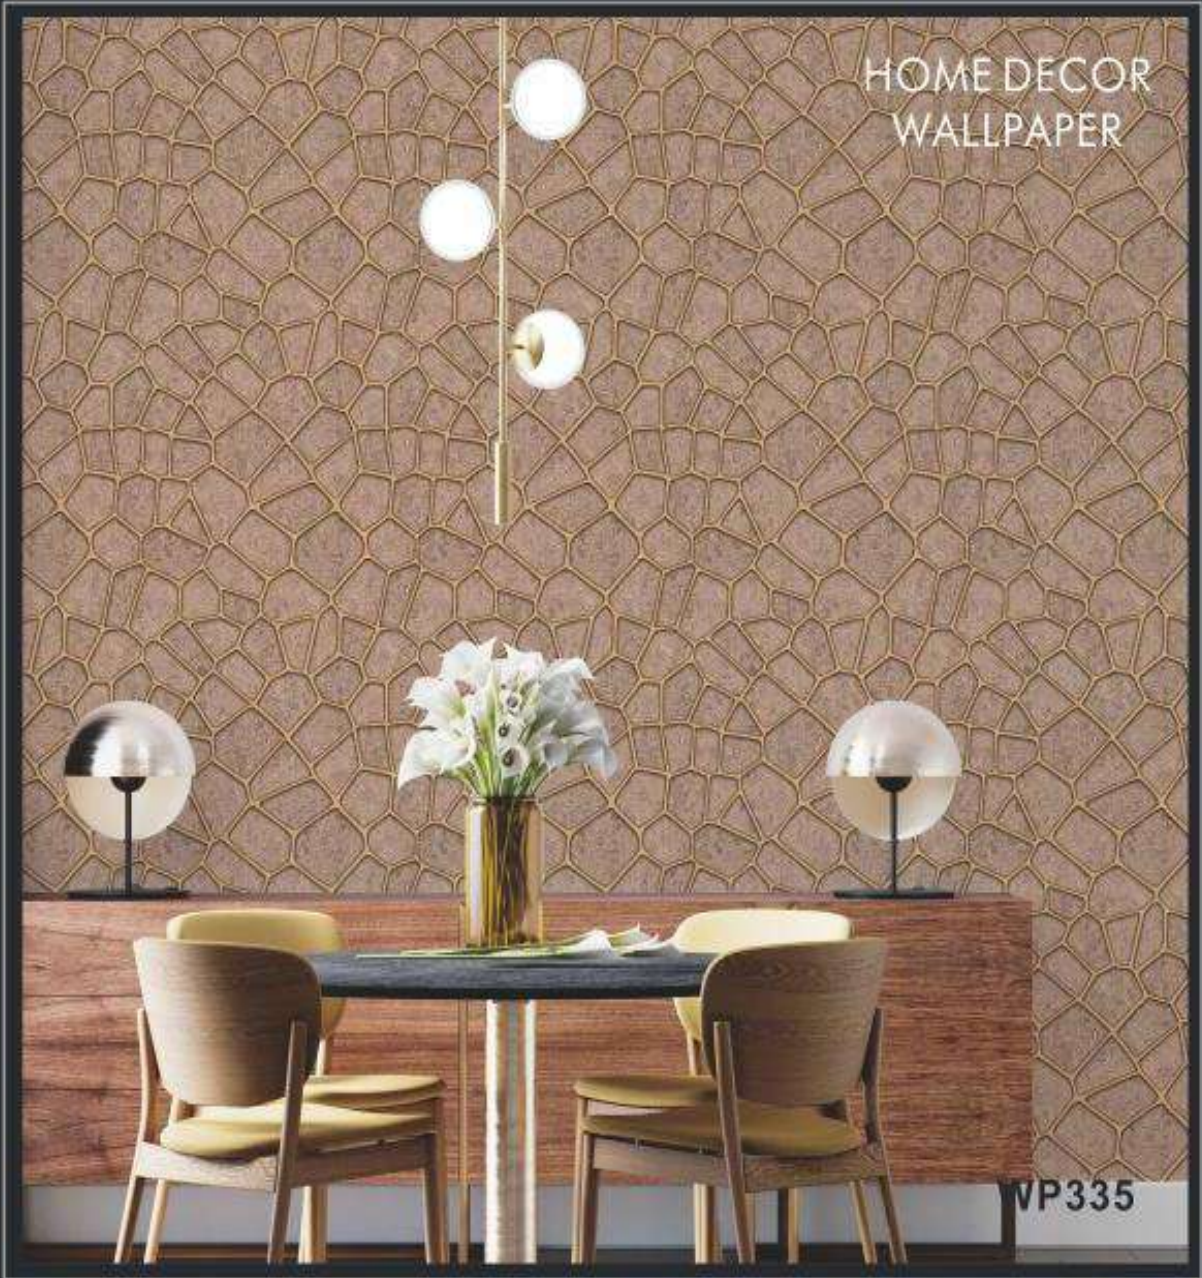

Pattern No: WP334

HOME DECOR

V. Wall's
CORPORATION

Pattern No: WP335

HOME DECOR

V. Wall's
CORPORATION

• HIGH QUALITY PVC WALLPAPER

Wallpaper now is substantially used to decorate a home to make it more cozy and comfortable. At the same time, with the rich colours and diversified patterns, wallpaper also can satisfy the different requirements of the house owner.