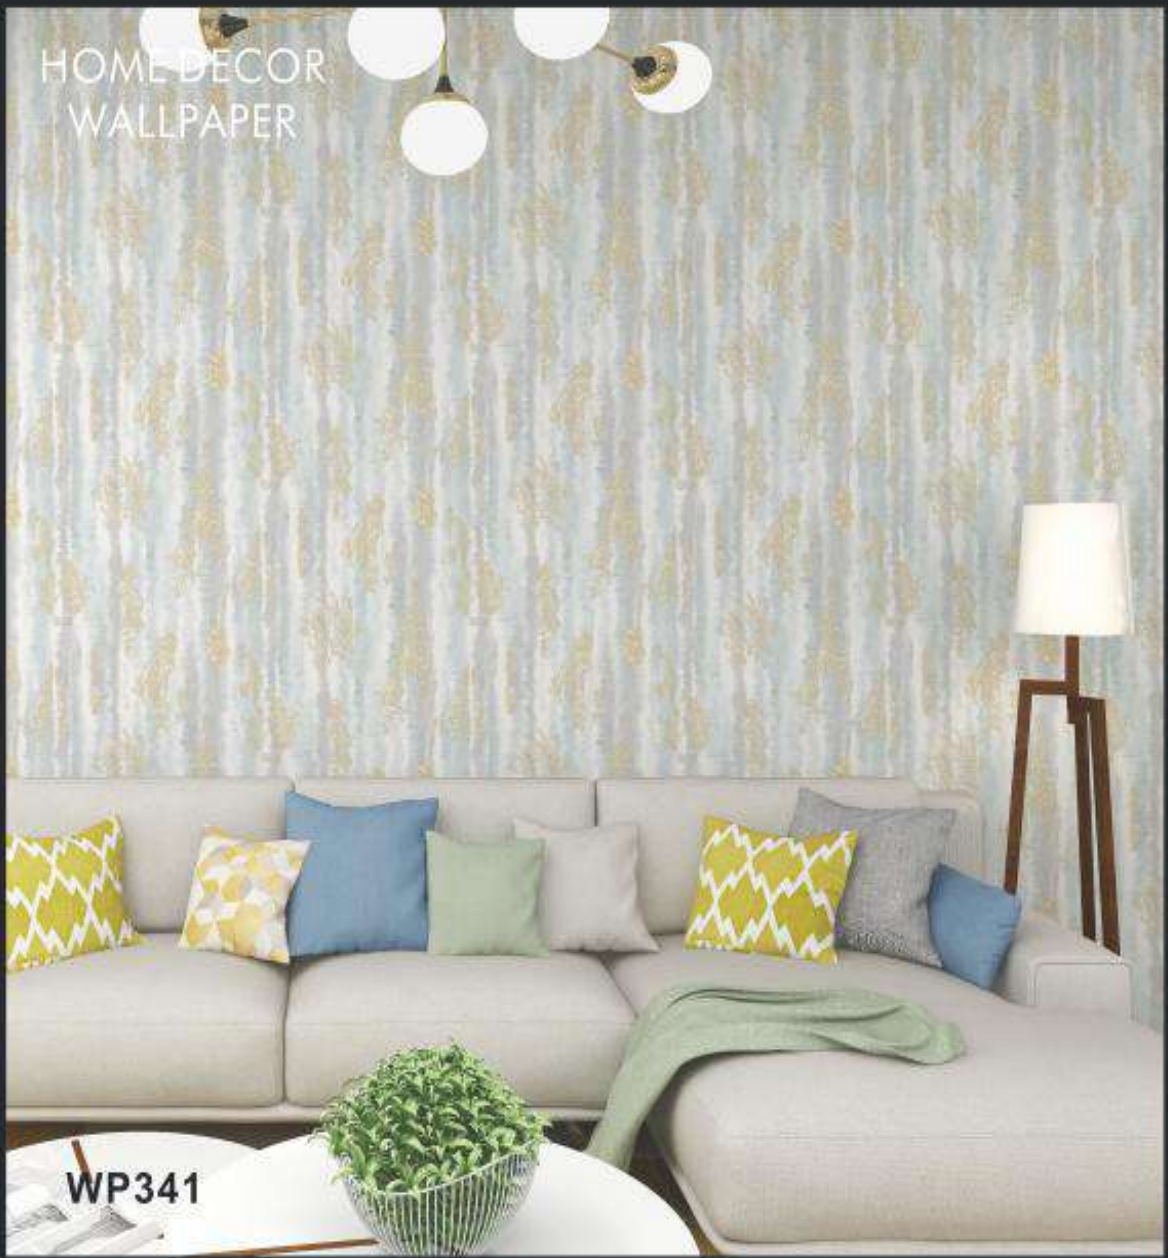

HOME DECOR

HOME DECOR
WALLPAPER

HIGH QUALITY PVC WALLPAPER

WP341

Wallpaper now is substantially used to decorate a home to make it more cozy and comfortable. At the same time, with the rich colours and diversified patterns, wallpaper also can satisfy the different requirements of the house owner.