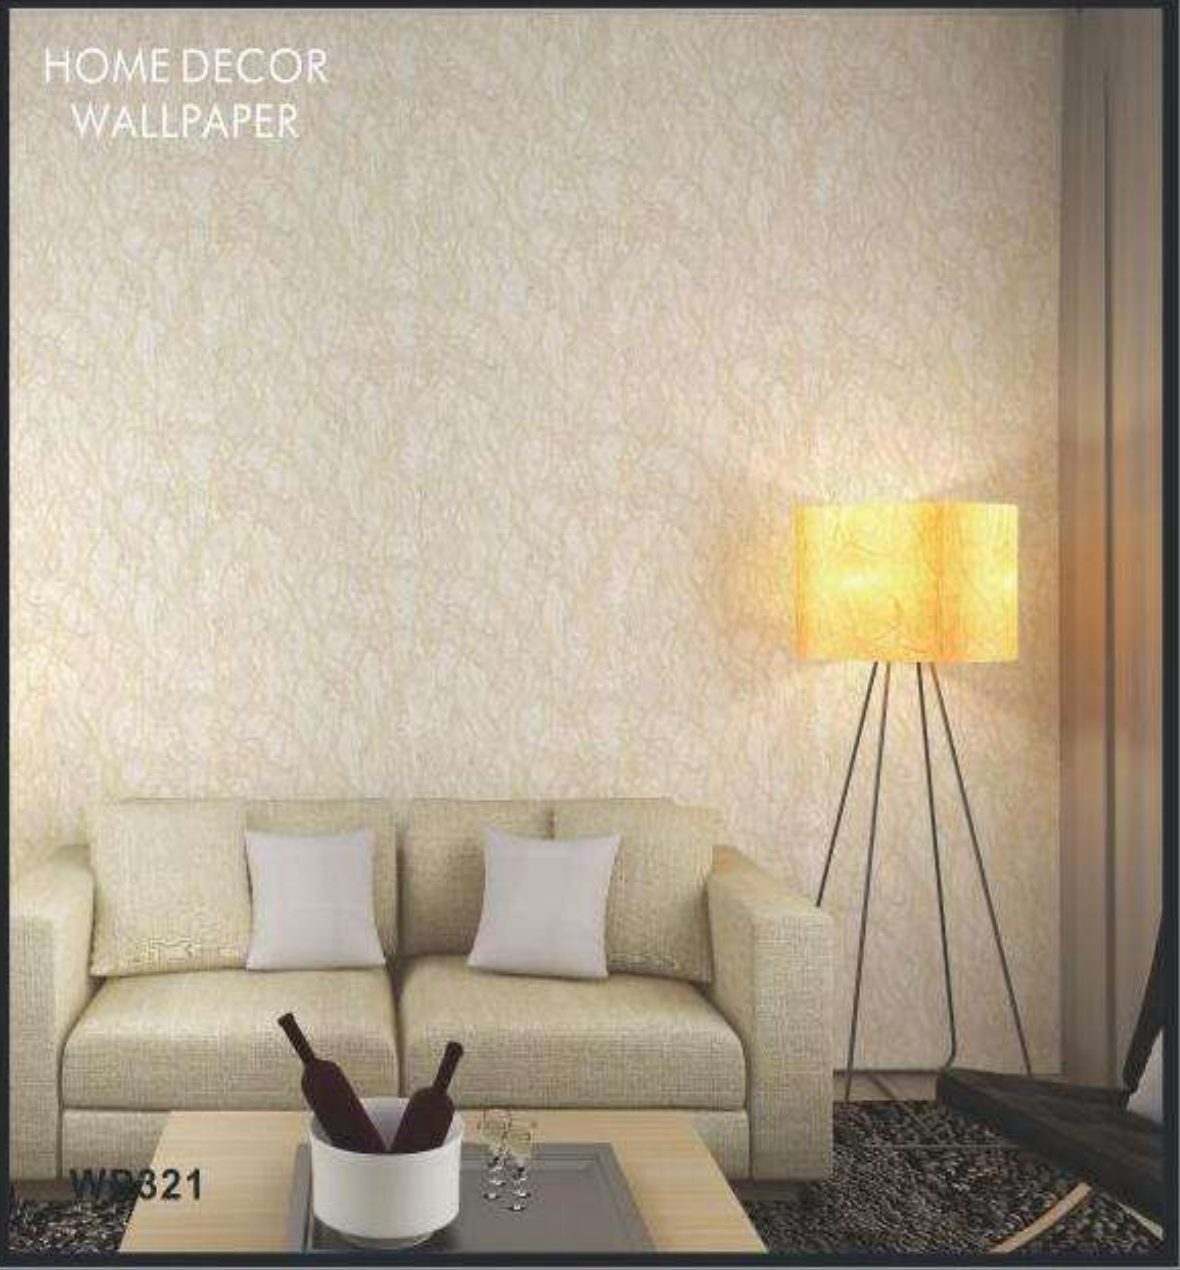

HOME DECOR
WALLPAPER

HIGH QUALITY PVC WALLPAPER

Wallpaper now is substantially used to decorate a home to make it more cozy and comfortable. At the same time, with the rich colours and diversified patterns, wallpaper also can satisfy the different requirements of the house owner.

HOME DECOR

Wall's
CORPORATION