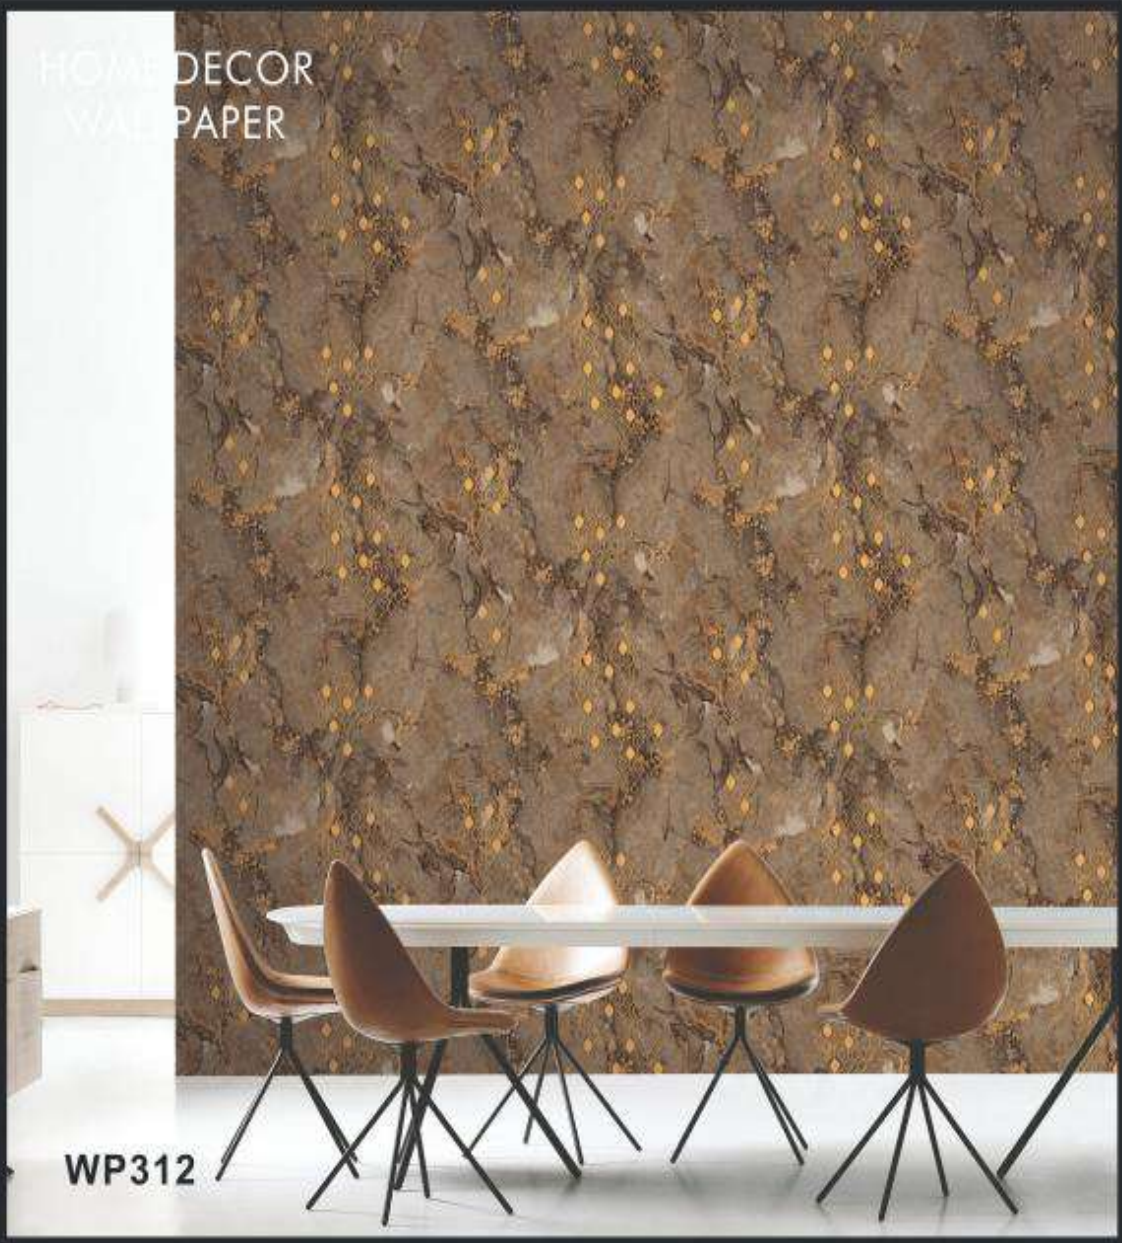

HOME DECOR

Wall's
CORPORATION

HOME DECOR
WALLPAPER

HIGH QUALITY PVC WALLPAPER

WP312

Wallpaper now is substantially used to decorate a home to make it more cozy and comfortable. At the same time, with the rich colours and diversified patterns, wallpaper also can satisfy the different requirements of the house owner.